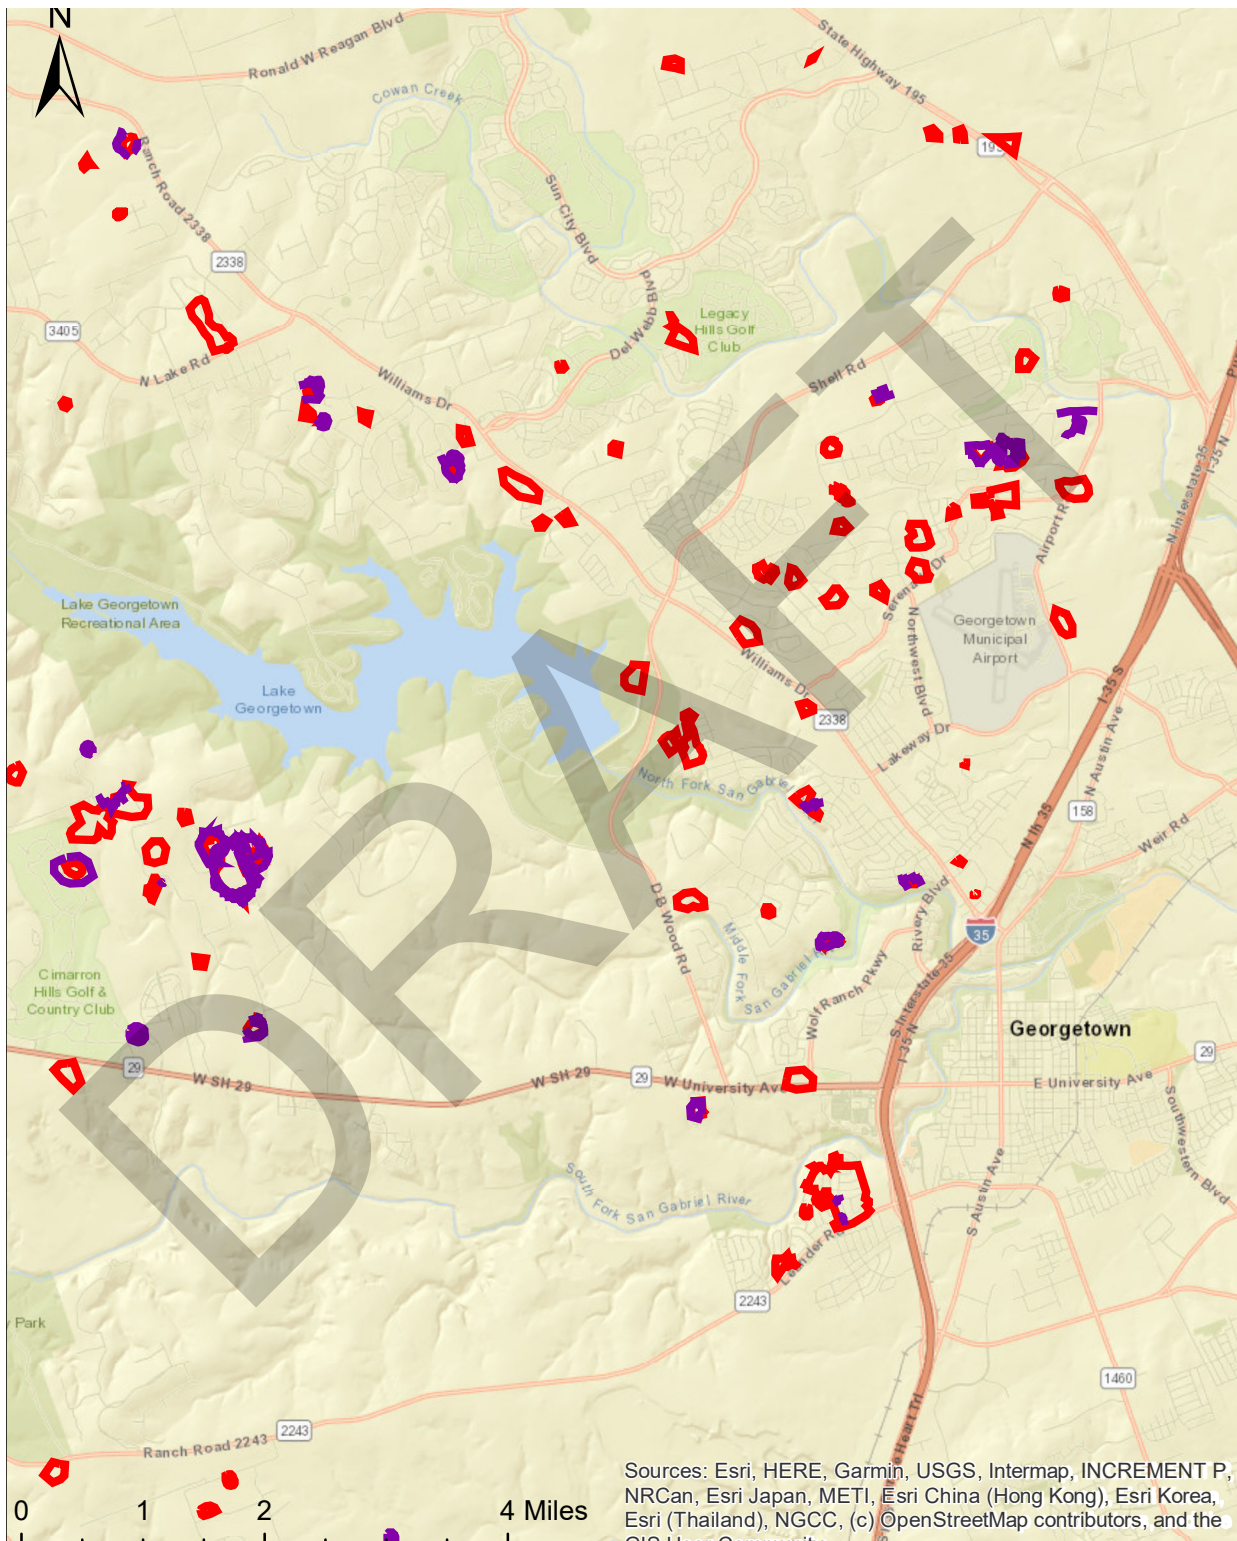

This map should only be used as a general reference for the potential presence of oak wilt and does not guarantee the presence of oak wilt.

## Georgetown, TX Oak Wilt Suppression Project

### Legend

- Oak Wilt Tree Injection
- Oak Wilt Containment Trench
- Tree Mortality Center\*

\* *Tree mortality identifies areas over time that have been noted as containing dead trees. Oak wilt may or may not be present in these areas.*

Sources: Esri, HERE, Garmin, USGS, Intermap, INCREMENT P, NRCan, Esri Japan, METI, Esri China (Hong Kong), Esri Korea, Esri (Thailand), NGCC, (c) OpenStreetMap contributors, and the GIS User Community